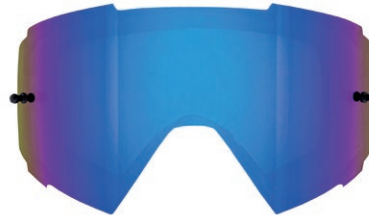

SPARE LENS BLUE FLASH
(WHIP-001LENS)