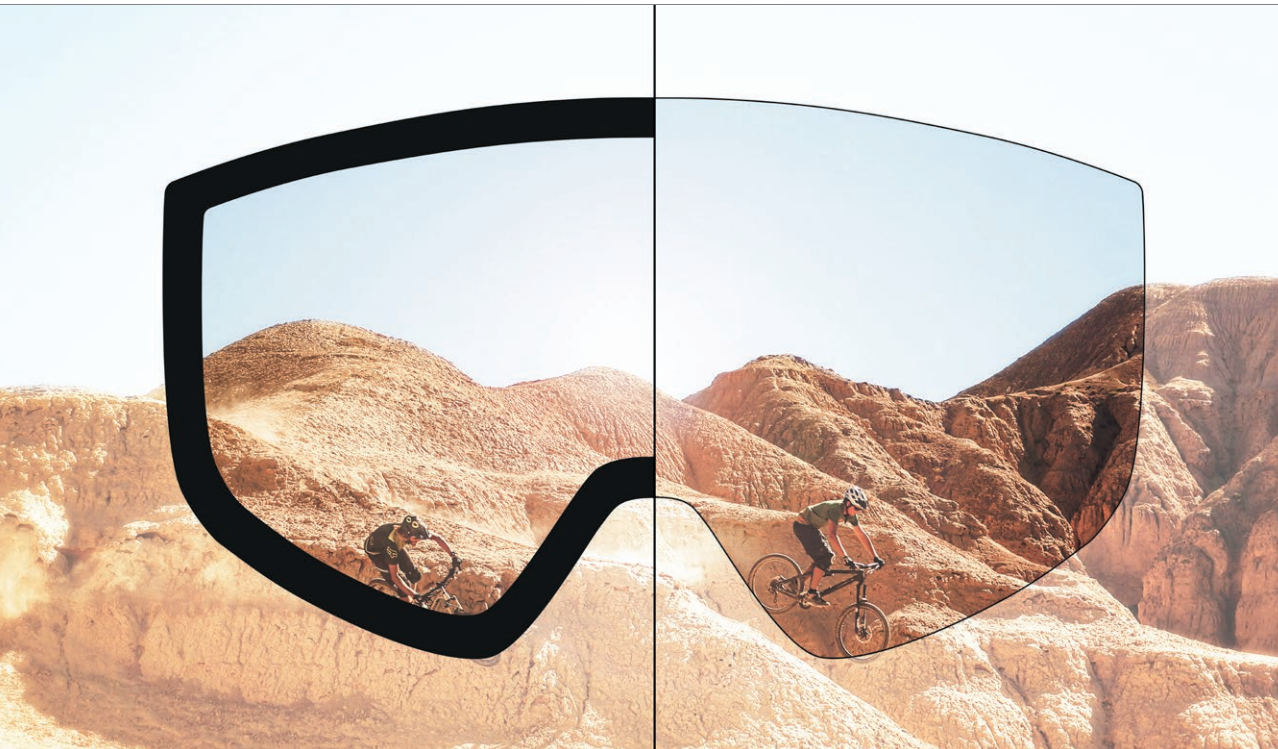

STANDARD LENS

PANO TECH
15% INCREASED VISION

FOR ULTIMATE PANO VISION

The missing link when it comes to high performance cylindrical lenses. The LINK double lenses are **laminated** together and offer a **panoramic** field of vision by skipping the additional foam layer that creates the airspace.

No reflections, no distortions, no refractions.

In combination with a thin frame design it offers an up to 15% increased field of vision by avoiding the „tunnel view“ that results with thick frames that have the lens sit far away from the face.

No fogging. The Ultra-AF inner lens withstands fogging over 180 seconds and exceeds the required standards of 30 seconds by factor 6.