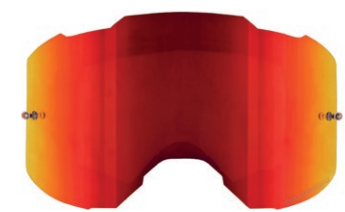

**SPARE LENS RED FLASH
(STRIVE-004LENS)**